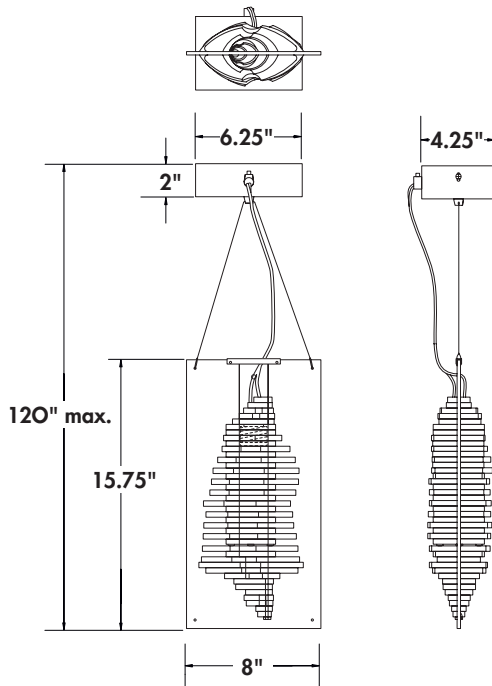

breaking a plane adds spatial dimension

esalare | PENDANT

2-6116-59

silver graphite finish
frosted acrylic panel with clear acrylic inserts

vertical or horizontal mounting

8"(w) x 15.75"(h) x 120"(l) max.

bulb 
1-26W quad tube cfl