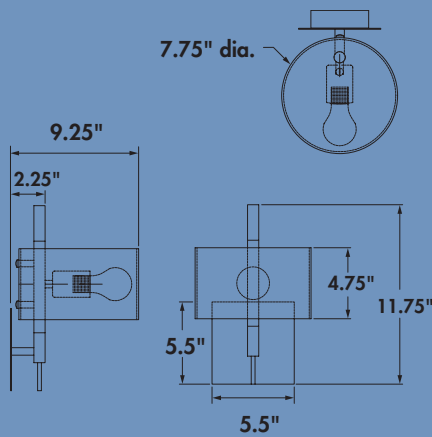

repetition of shape generates interest

aria | SCENCE

2-531-24

satin nickel finish
satin white triplex glass

7.75"(w) x 11.75"(h) x 9.25" (ext.)

bulb 
1-60W medium base