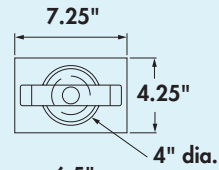

eva | FLOOR LAMP

2-45-59

silver graphite finish
satin white triplex glass

11.25"(w) x 71.25"(h) x 5.5"(l)

bulb 
3-60W medium base
in-line slide dimmer

eva | TABLE LAMP

2-46-1-59

silver graphite finish
satin white triplex glass

7.25"(w) x 11.5"(h) x 4.25"(l)

bulb 
1-60W candelabra base
on/off rotary line switch