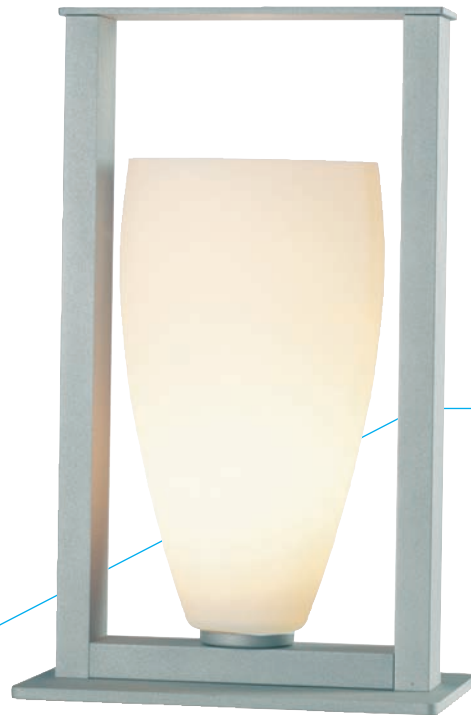

eva | FLOOR LAMP

2-45-59

silver graphite finish
satin white triplex glass

11.25"(w) x 71.25"(h) x 5.5"(l)

bulb 
3-60W medium base
in-line slide dimmer

eva | TABLE LAMP

2-46-1-59

silver graphite finish
satin white triplex glass

7.25"(w) x 11.5"(h) x 4.25"(l)

bulb 
1-60W candelabra base
on/off rotary line switch