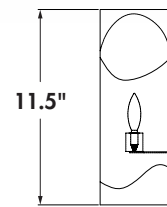

7" dia.

16"

inés | TABLE LAMP

2-49

clear with frost glass

7"(dia.) x 16"(h)

bulb

1-100W medium base

in-line switch

4" dia.

11.5"

inés | TABLE LAMP

2-47

clear with frost glass

4"(dia) x 11.5"(h)

bulb