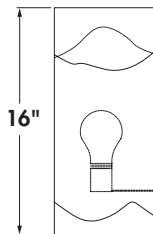

7" dia.

16"

inés | TABLE LAMP

2-49

clear with frost glass

7"(dia.) x 16"(h)

bulb

1-100W medium base

in-line switch

4" dia.

11.5"

inés | TABLE LAMP

2-47

clear with frost glass

4"(dia) x 11.5"(h)

bulb