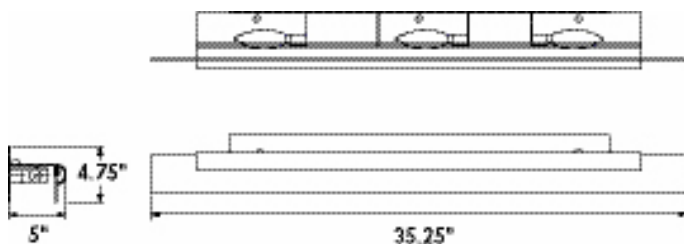

alejandra | VANITY

2-511-2-24satin nickel finish
alpine frost glass

25.5"(w) x 4.75"(h) x 5"(ext.)

bulb 
2-60W candelabra base

alejandra | VANITY

2-511-4-24satin nickel finish
alpine frost glass

45.25"(w) x 5.25"(h) x 5.5"(ext.)

bulb 
4-60W candelabra base

alejandra | VANITY

2-511-3-24satin nickel finish
alpine frost glass

35.25"(w) x 4.75"(h) x 5"(ext.)

bulb 
3-60W candelabra base