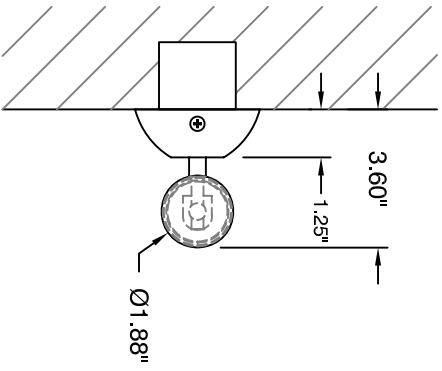

TOP VIEW

SIDE VIEW

FRONT VIEW

OXYGEN LIGHTING ©

MOUNTING PLATE

LAMPING
 1-14W T5 linear fluorescent lamp (med. bi-pin)
BALLAST
 universal voltage electronic HPF, rapid start

DIFFUSER
 matte white acrylic

METAL FINISHES
 24 - satin nickel
 14 - polished chrome

VOLTAGE
 120/277V

DIMENSIONS
 24" (w) x 3.25" (h)
 3.6" ext. from wall

INSTALLATION
 2" x 3" "J"-Box
 UL Damp Listed
 ADA

24" SKYLINE vanity oxygen 2-5131-XX

Oxygen

OXYGEN LIGHTING SUITE 900
 580 BROADWAY, NEW YORK, NY 10012
 TEL. (877) 607-0202 FAX (877) 607-0203