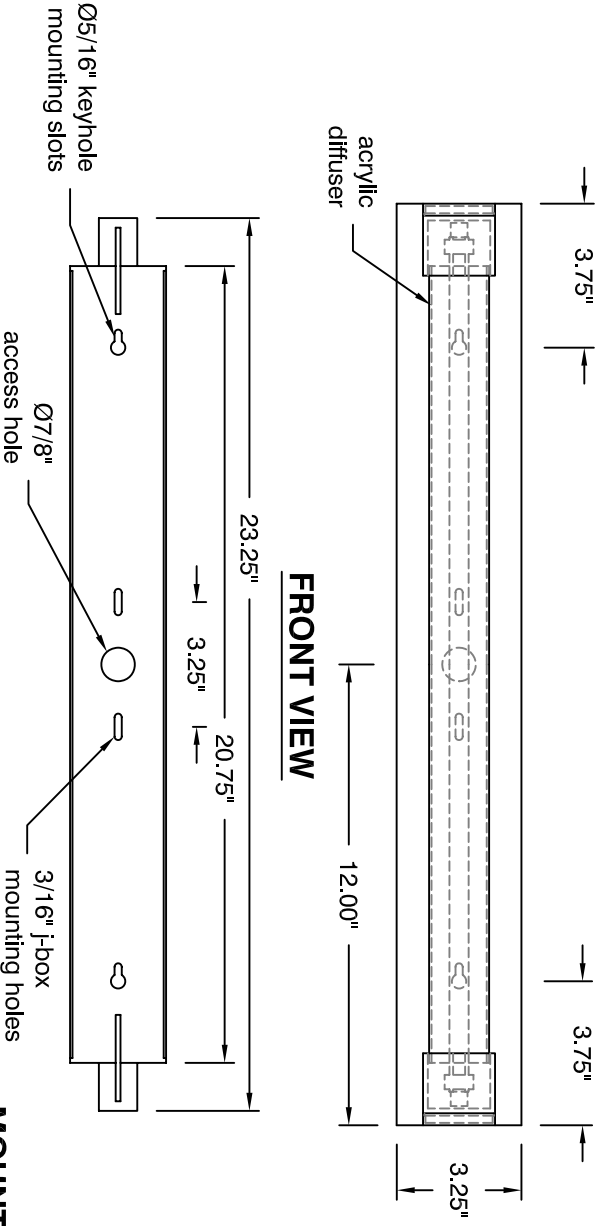

TOP VIEW

SIDE VIEW

FRONT VIEW

OXYGEN LIGHTING ©

MOUNTING PLATE

LAMPING
 1-14W T5 linear fluorescent lamp (med. bi-pin)
BALLAST
 universal voltage electronic HPF, rapid start

DIFFUSER
 matte white acrylic

METAL FINISHES
 24 - satin nickel
 14 - polished chrome

VOLTAGE
 120/277V

DIMENSIONS
 24" (w) x 3.25" (h)
 3.6" ext. from wall

INSTALLATION
 2" x 3" "J"-Box
 UL Damp Listed
 ADA

24" SKYLINE vanity oxygen 2-5131-XX

Oxygen

OXYGEN LIGHTING SUITE 900
 580 BROADWAY, NEW YORK, NY 10012
 TEL. (877) 607-0202 FAX (877) 607-0203